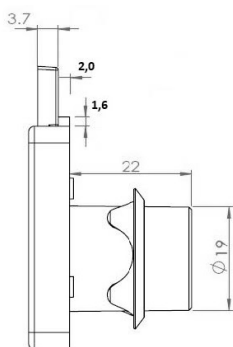

PRODUCT SHEET

Description:

Rim Lock MIC-850, $\varnothing 19 \times 22 \text{mm}$, Drawer, NPL, MK SISO, #J12, Master Key & Interchangeable Cylinder, 1 White Master Key &, 1 Interchangeable RED Key Pr. 12 pcs Box

Item number:

14.01.025-7

Units	Box	Carton	HS Code	Barcode
Pcs.	12	192	8301300000	
				5704866515900

SISO A/S

Mileparken 11
DK-2740 Skovlunde
Denmark
VAT: DK 24786013

Phone +45 45 830 900

www.siso.dk
siso@siso.dk