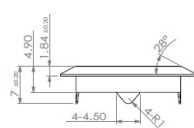

PRODUCT SHEET

Description:

Rim Lock MIC-850, $\varnothing 19 \times 22 \text{mm}$, Drawer, NPL, MK SISO, #J12, Master Key & Interchangeable Cylinder, 1 White Master Key &, 1 Interchangeable RED Key Pr. 12 pcs Box

Item number:

14.01.025-7

Units	Box	Carton	HS Code	Barcode
Pcs.	12	192	8301300000	
				5704866515900

SISO A/S

Mileparken 11
DK-2740 Skovlunde
Denmark
VAT: DK 24786013

Phone +45 45 830 900

www.siso.dk
siso@siso.dk

Danske Bank
Nytorv Branch
Copenhagen
SWIFT: DABADKKK

Account no.
4180 3112 112936
IBAN Account
DK7230003112112936