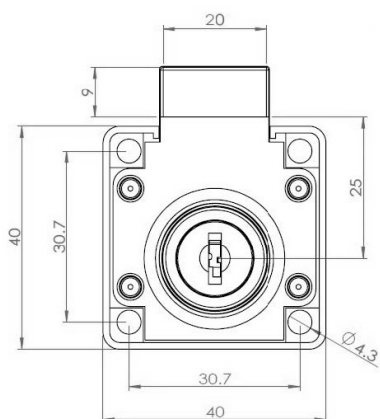

PRODUCT SHEET

Description:

Rim Lock MIC-850, $\varnothing 19 \times 22 \text{mm}$, Drawer, NPL, MK SISO, #J12, Master Key & Interchangeable Cylinder, 1 White Master Key &, 1 Interchangeable RED Key Pr. 12 pcs Box

Item number:

14.01.025-7

Units	Box	Carton	HS Code	Barcode
Pcs.	12	192	8301300000	
				5704866515900

SISO A/S

Mileparken 11
DK-2740 Skovlunde
Denmark
VAT: DK 24786013

Phone +45 45 830 900

www.siso.dk
siso@siso.dk